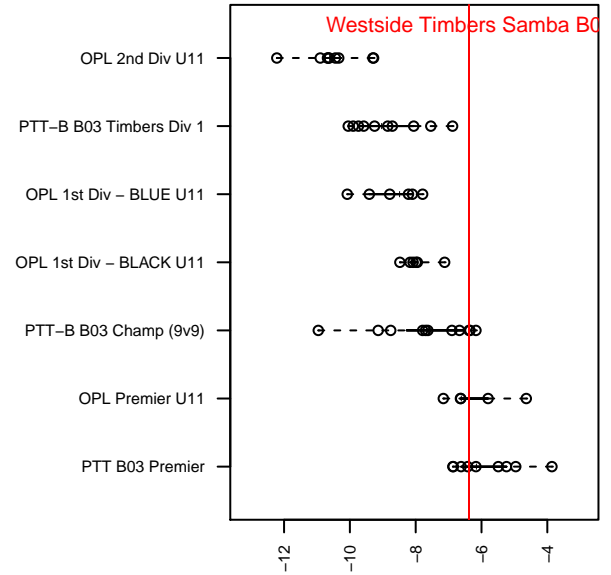

# Westside Timbers Samba B03

Westside Timbers  
 Beaverton, OR  
 B03 total strength=481  
 attack=0.51 defense=0.22  
 fall league = PTT-B B03 Championship (9v9)  
 spr league = Spr OYS B03 Div 1

alt names used:  
 WT B03 Samba  
 WTB03 Samba  
 WT B03 Samba  
 WESTSIDE TIMBERSWTB03 SAMBA  
 Westside Timbers B03 Samba  
 Westside Timbers B03 Samba  
 Westside Timbers B03 Samba

Venues played:  
 2014 Clash At the Border Gold U11  
 2014 PCU Summer Classic U11 Gold  
 2014 Beaverton Cup BU11 Gold  
 2014 Mt Hood Challenge U11  
 2014 PTT-B B03 Championship (9v9)  
 2014 Spr OYS B03 Division 1  
 2014 OYS State Cup B03

**attack and defense variance (black dot)  
relative to other teams  
and top 10 in region**

**attack and defense rating  
relative to others at age  
and all opponents in last 13 months**

**Performance relative to 13 month average**