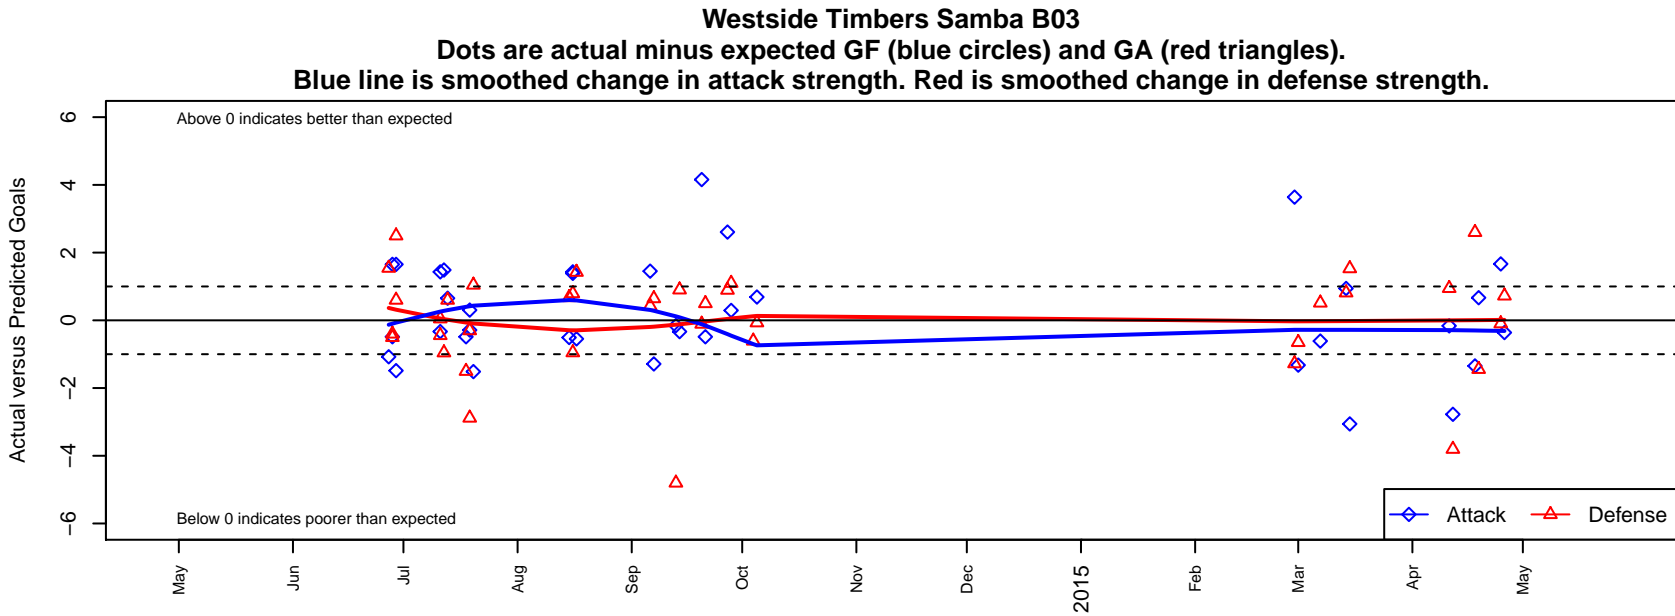

# Westside Timbers Samba B03

Westside Timbers  
 Beaverton, OR  
 B03 total strength=481  
 attack=0.51 defense=0.22  
 fall league = PTT-B B03 Championship (9v9)  
 spr league = Spr OYS B03 Div 1

alt names used:  
 WT B03 Samba  
 WTB03 Samba  
 WT B03 Samba  
 WESTSIDE TIMBERSWTB03 SAMBA  
 Westside Timbers B03 Samba  
 Westside Timbers B03 Samba  
 Westside Timbers B03 Samba

**attack and defense variance (black dot)  
relative to other teams  
and top 10 in region**

**attack and defense rating  
relative to others at age  
and all opponents in last 13 months**

**Performance relative to 13 month average**